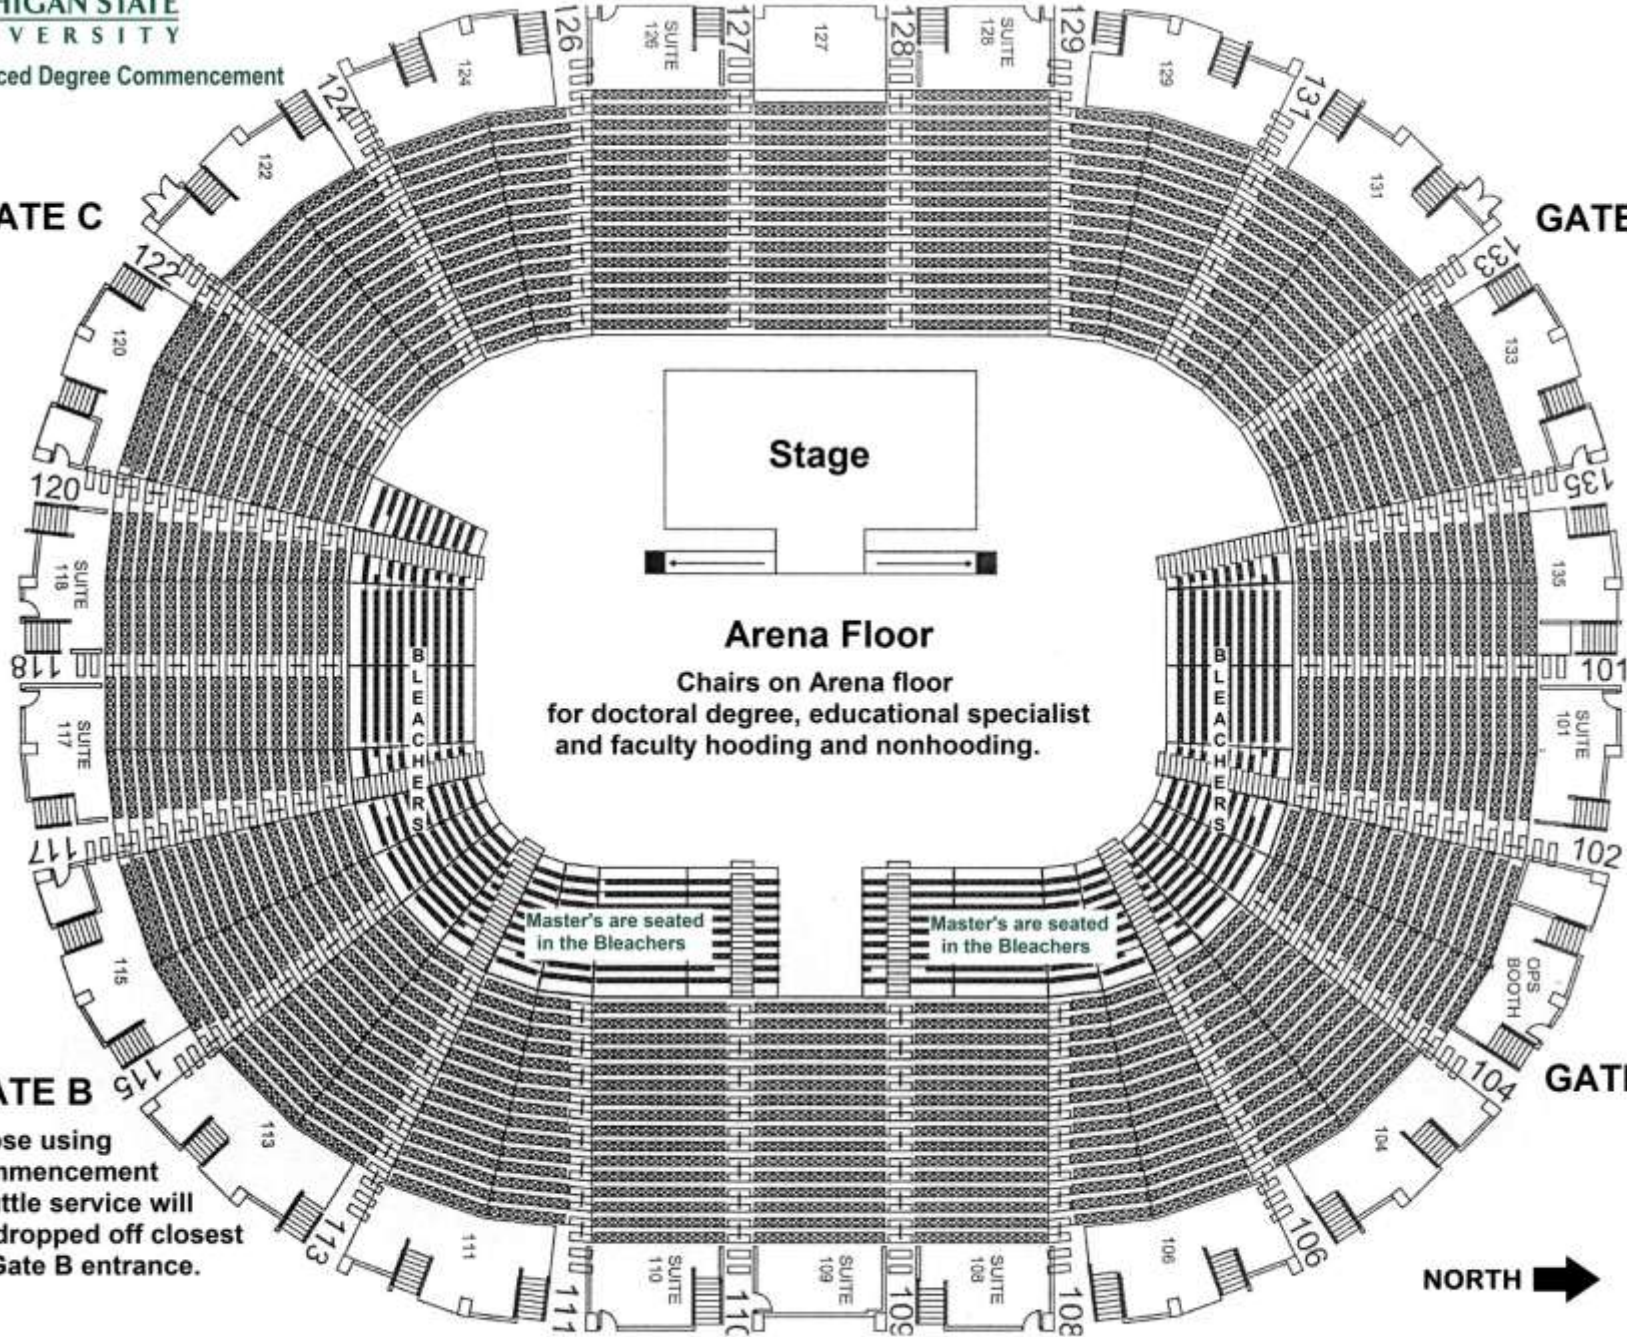

Jack Breslin Student Events Center

GATE C

GATE D

Stage

Arena Floor

Chairs on Arena floor  
for doctoral degree, educational specialist  
and faculty hooding and nonhooding.

B  
L  
E  
A  
C  
H  
E  
R  
S

B  
L  
E  
A  
C  
H  
E  
R  
S

Master's are seated  
in the Bleachers

Master's are seated  
in the Bleachers

OPS  
BOOTH

GATE B

Those using  
commencement  
shuttle service  
will be dropped  
off closest  
to Gate B  
entrance.

GATE A

NORTH →