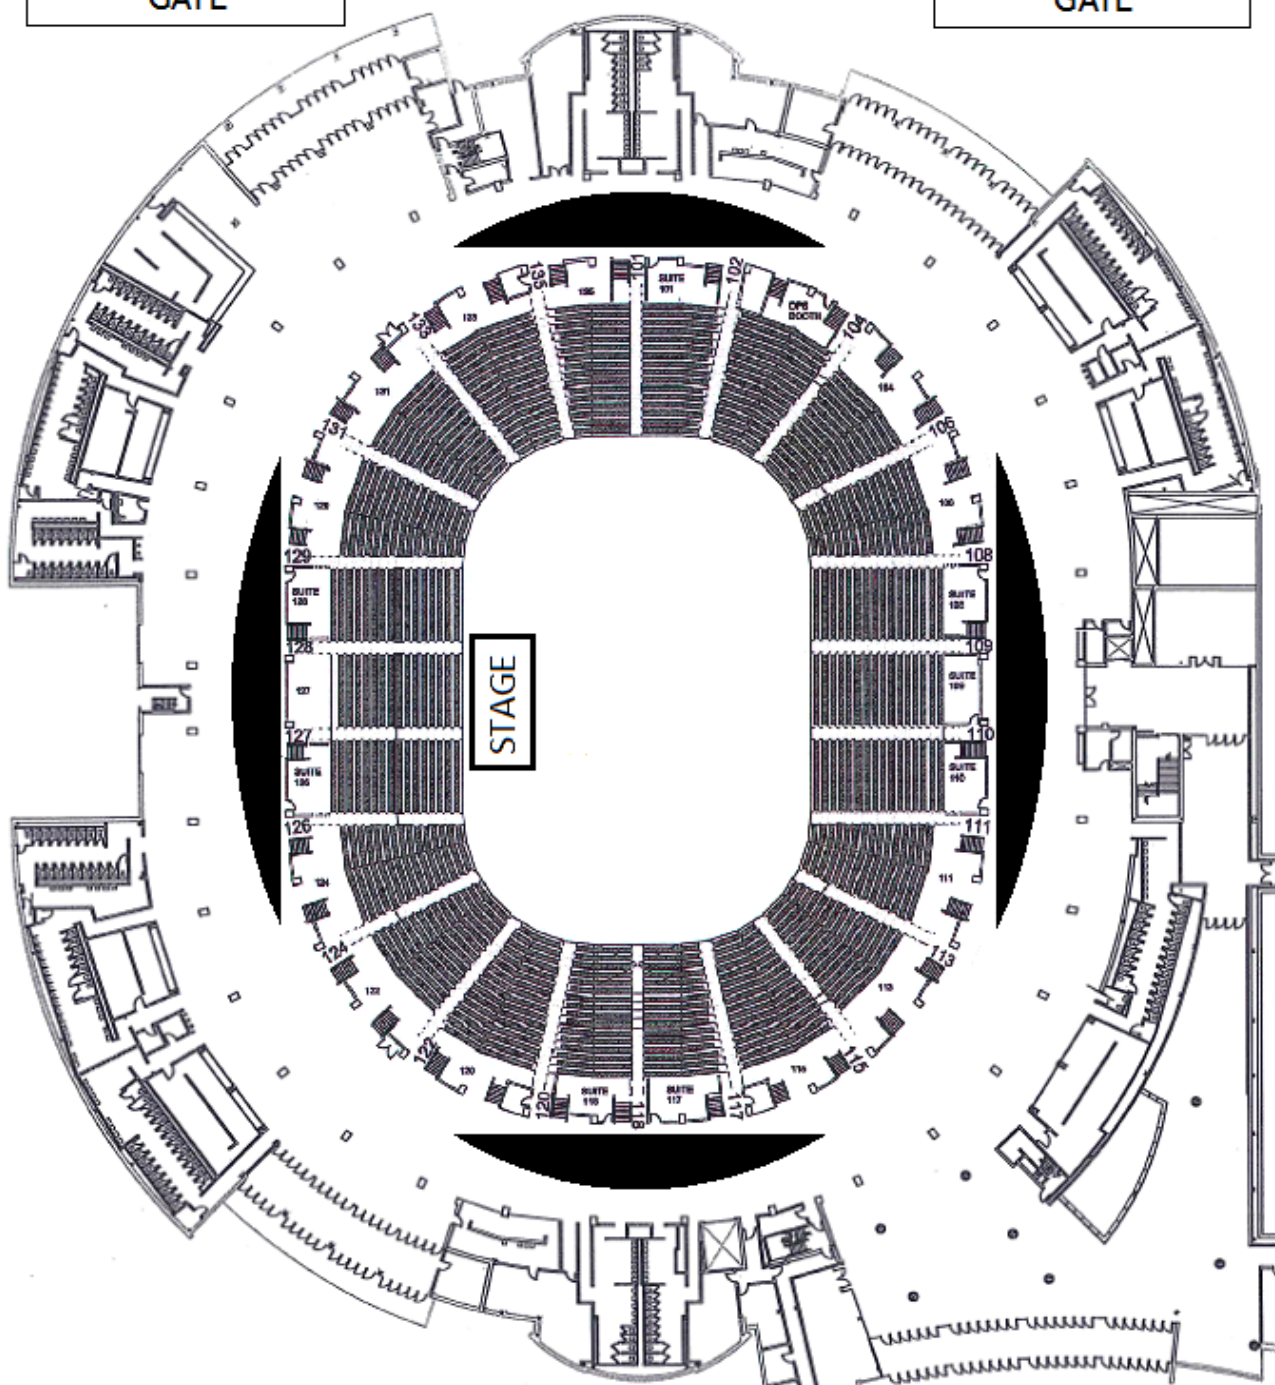

# BRESLIN

STUDENT EVENTS CENTER

NW KALAMAZOO  
GATE

NE KALAMAZOO  
GATE

SW HARRISON  
GATE

HALL OF HISTORY  
GATE