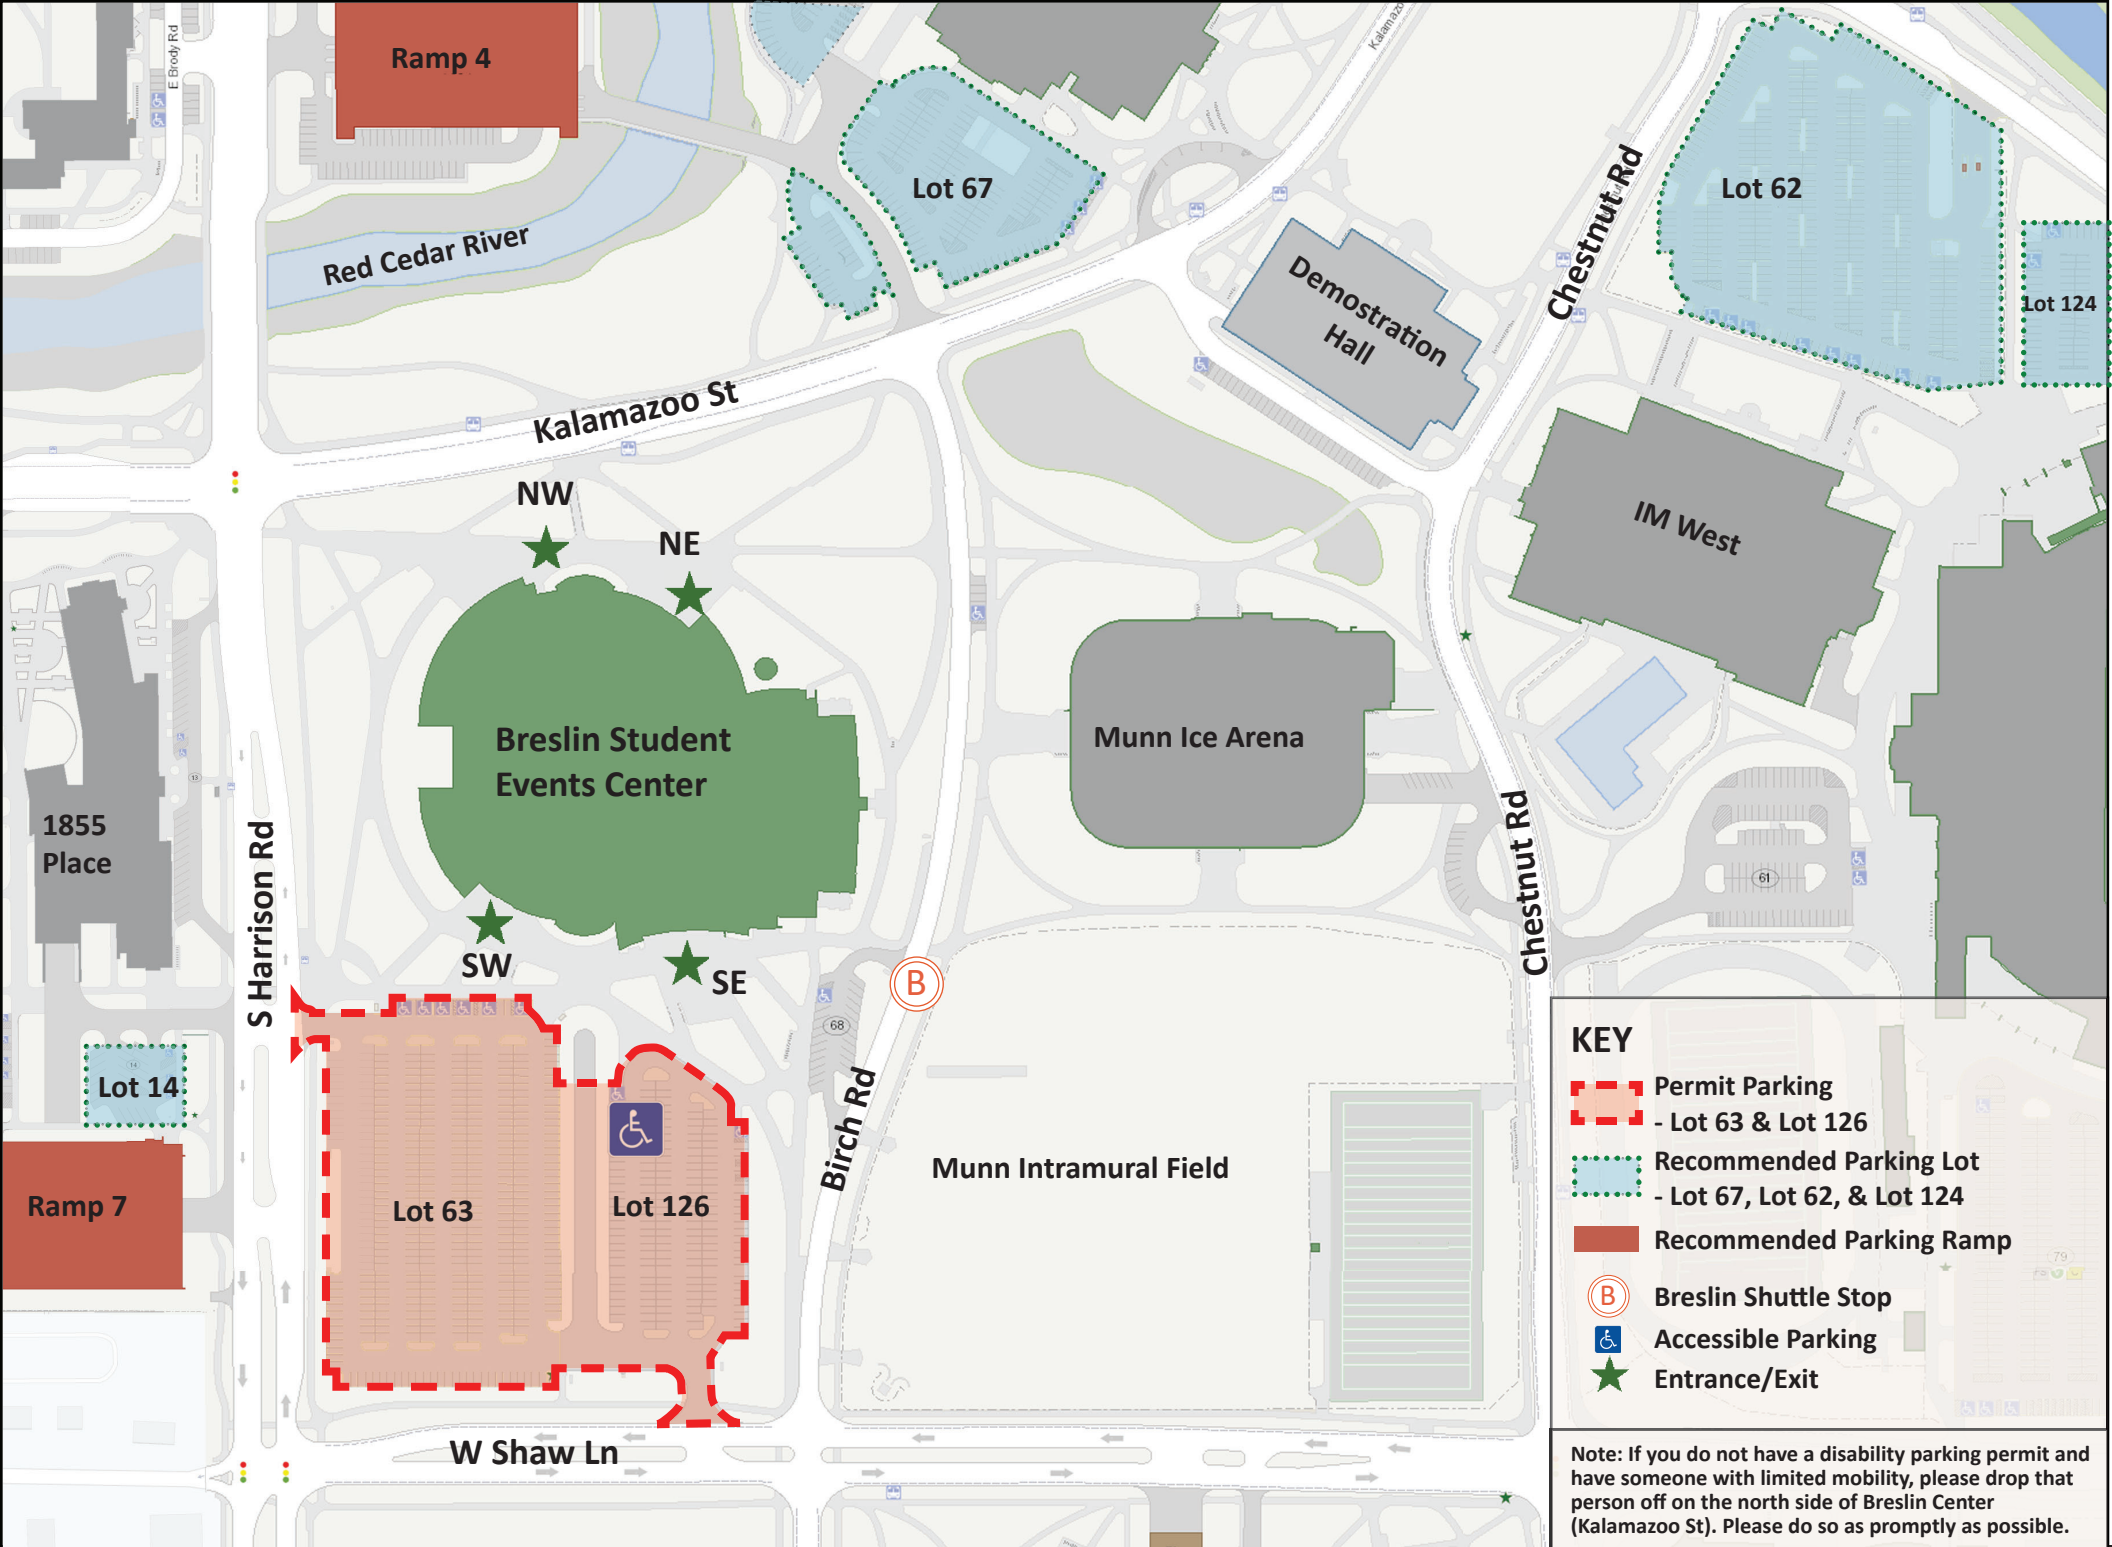

LEGENDS

- PERMIT & ACCESSIBLE PARKING - LOT 63 & 126
- RECOMMENDED PARKING LOTS

- RECOMMENDED PARKING RAMPS
- B BRESLIN SHUTTLE STOPS

- MAIN ACCES ROUTES
- SPRING CONSTRUCTION

2024 Spring Commencement Shuttle Service and Parking Map

KEY

- Permit Parking
- Lot 63 & Lot 126
- Recommended Parking Lot
- Lot 67, Lot 62, & Lot 124
- Recommended Parking Ramp
- B Breslin Shuttle Stop
- ♿ Accessible Parking
- ★ Entrance/Exit

Note: If you do not have a disability parking permit and have someone with limited mobility, please drop that person off on the north side of Breslin Center (Kalamazoo St). Please do so as promptly as possible.

2024 Spring Commencement Shuttle Service and Parking Map at Breslin Center